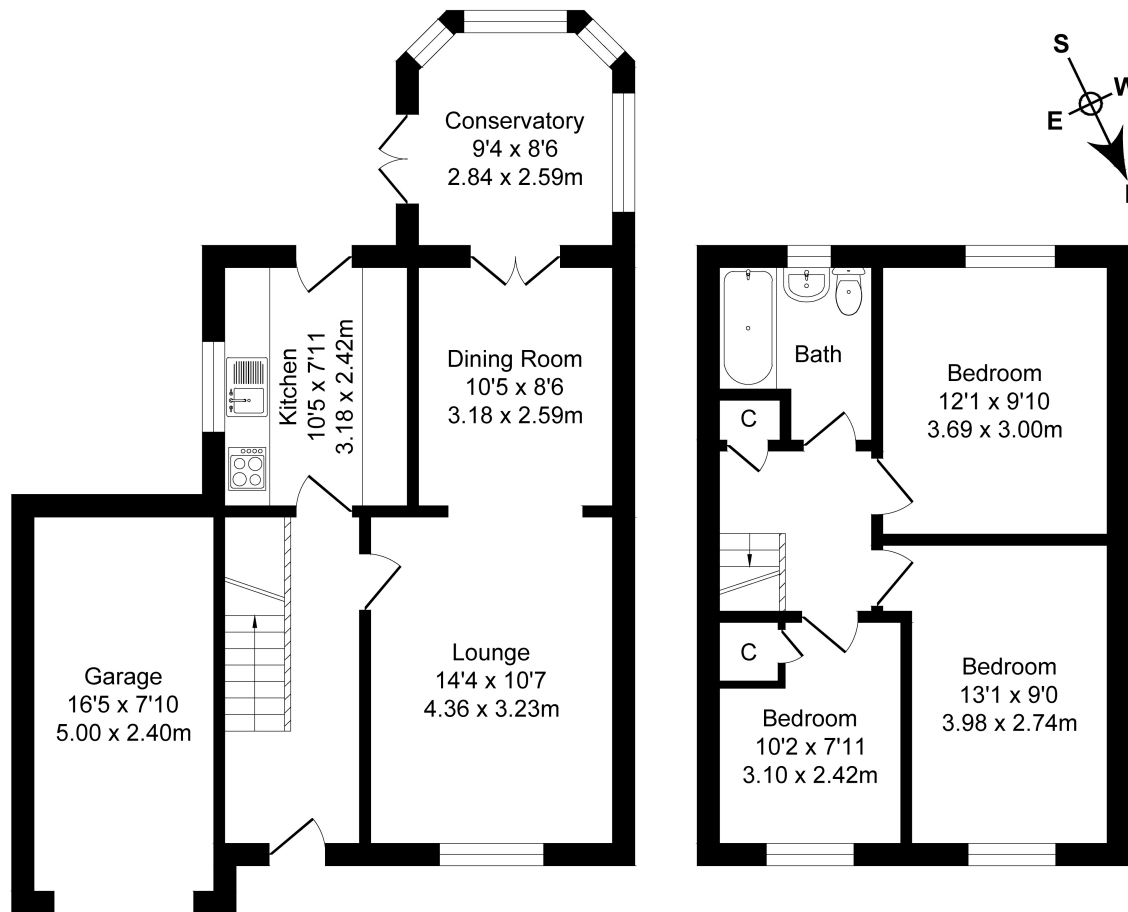

Dalston Drive

Total Approx. Floor Area 1077 Sq.ft. (100.1 Sq.M.)

Surveyed and drawn by Lens Media for illustrative purposes only. Not to scale. Whilst every attempt was made to ensure the accuracy of the floor plan, all measurements are approximate and no responsibility is taken for any error.

Ground Floor

Approx. Floor Area 649 Sq.Ft (60.3 Sq.M.)

First Floor

Approx. Floor Area 428 Sq.Ft (39.8 Sq.M.)